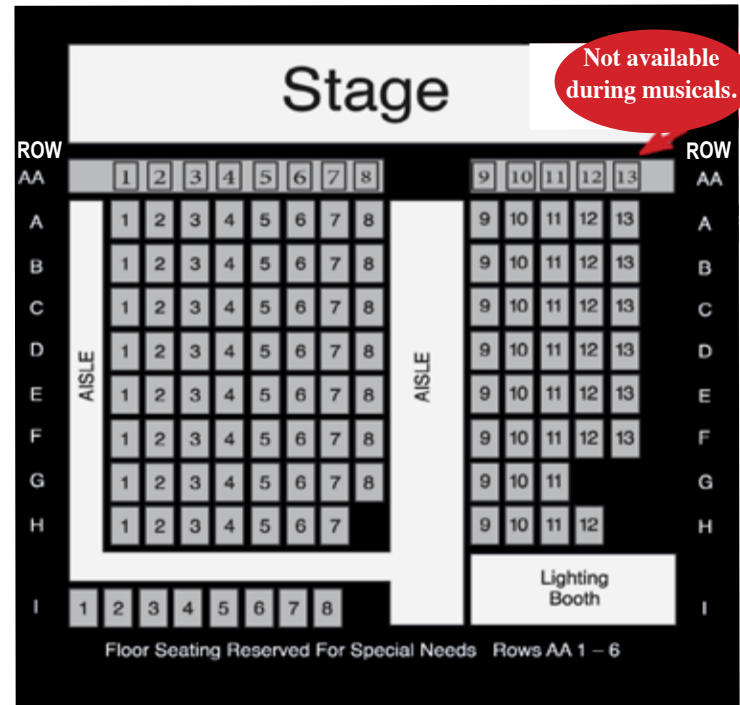

Season Ticket Order Form

Name _____

Address _____

City _____

Phone _____

Email _____

_____ Adult Season Ticket.....$125.00 TOTAL _____

_____ Senior Season Ticket .....$115.00 TOTAL _____

_____ Student Season Ticket.....$60.00 TOTAL _____

Sponsorship Amount TOTAL _____

GRAND TOTAL _____

☐ Check ☐ VISA ☐ MASTERCARD ☐ DISCOVER

New Subscription _____

Renewal Subscription _____

Card # _____

Expiration Date _____ Security Code _____

Signature _____

Since all show tickets will be issued at the beginning of the season, a seat selection and date MUST be selected (this selection may be exchanged). If your seat selection is not available, we will call to verify the next best seating for you.

Seat Preference: Row _____ Seat Number _____

2nd Choice (New season ticket holders) _____

☐ 1st Wednesday ☐ 1st Thursday ☐ 1st Friday ☐ 1st Saturday ☐ 1st Sunday

☐ 2nd Wednesday ☐ 2nd Thursday ☐ 2nd Friday ☐ 2nd Saturday ☐ 2nd Sunday

Single Ticket Prices Adults $30, Seniors $25, Student $15

Group sales of 10 or more: 10% discount

Do you want MSP to print your ticket? ☐ Yes ☐ No

TICKETS WILL NOT BE MAILED.

They may be picked up at the first performance or at the box office prior to the performance.

Purchase tickets on-line at www.mainstreetplayers.org by clicking on the ticket info and purchase tab or contact the box office.

Cut along the dotted line and mail to

MAIN STREET PLAYERS • P.O. Box 1945 • Griffin, GA 30224

BECOME A SUPPORTING MEMBER OF MAIN STREET PLAYERS!

Suggested Levels of Giving:

Spotlight Circle .....$5000 and above

Director's Circle ..... $1000 - $4999

Star Circle ..... $500 - $999

Actor's Circle ..... $250 - $499

Ensemble Circle ..... $100 - $249

Friend's Circle ..... $25 - $99

☐ **Yes, I would like to be a supporting member of Main Street Players!**

Main Street Players is a non-profit 501(c)(3) corporation, making your donation tax deductible.

We are community based and community committed...committed to being a part of helping our community prosper and grow and to being a cornerstone in the revitalization of our historic downtown.

No Refunds